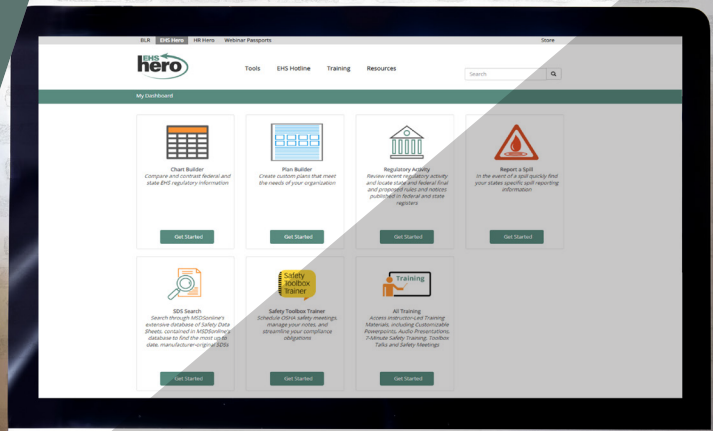

POWERING TODAY'S SAFETY & ENVIRONMENTAL TEAMS

EHSHERO.BLR.COM

BEST-IN-CLASS TOOLS, COUNTLESS TIME-SAVING RESOURCES

Chart Builder: Compare and contrast federal and state EHS regulatory info quickly.

SDS Search: Search through MSDSONline's extensive database.

Plan Builder: Create custom plans that meet the needs of your organization.

Report a spill: Quickly report a spill using your state's specific reporting information.

Safety Toolbox Trainer: Schedule safety meetings, manage notes, and streamline compliance obligations.